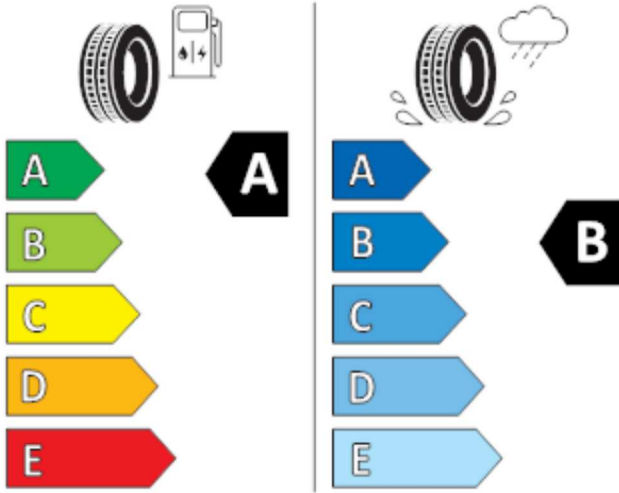

PIRELLI

35641

235/55R19 101 T

C1

2020/740

ENERGIA

BRIDGESTONE

14097

235/55 R19 101 T

C1

2020/740