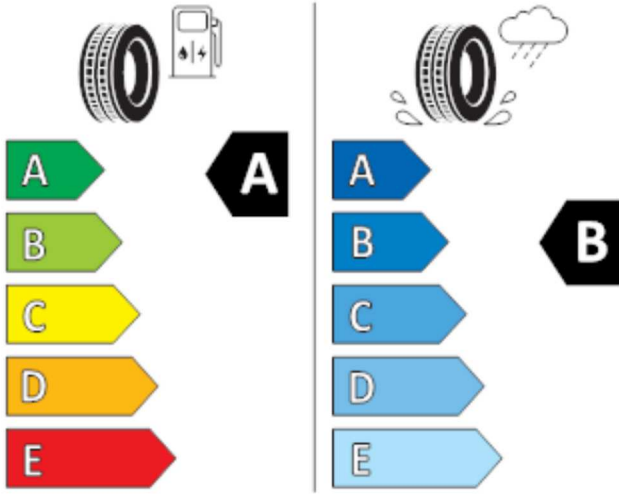

PIRELLI

35641

235/55R19 101 T

C1

2020/740

ENERGIA

BRIDGESTONE

14097

235/55 R19 101 T

C1

2020/740