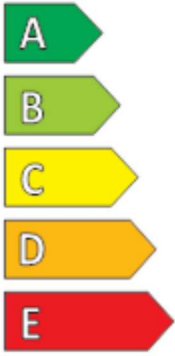

ENERGIA

BRIDGESTONE

13952

215/55 R17 94 V

C1