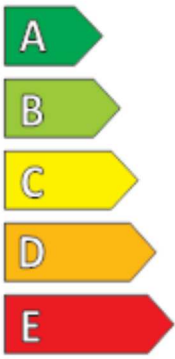

ENERGIA

BRIDGESTONE

13952

215/55 R17 94 V

C1

A

A

2020/740